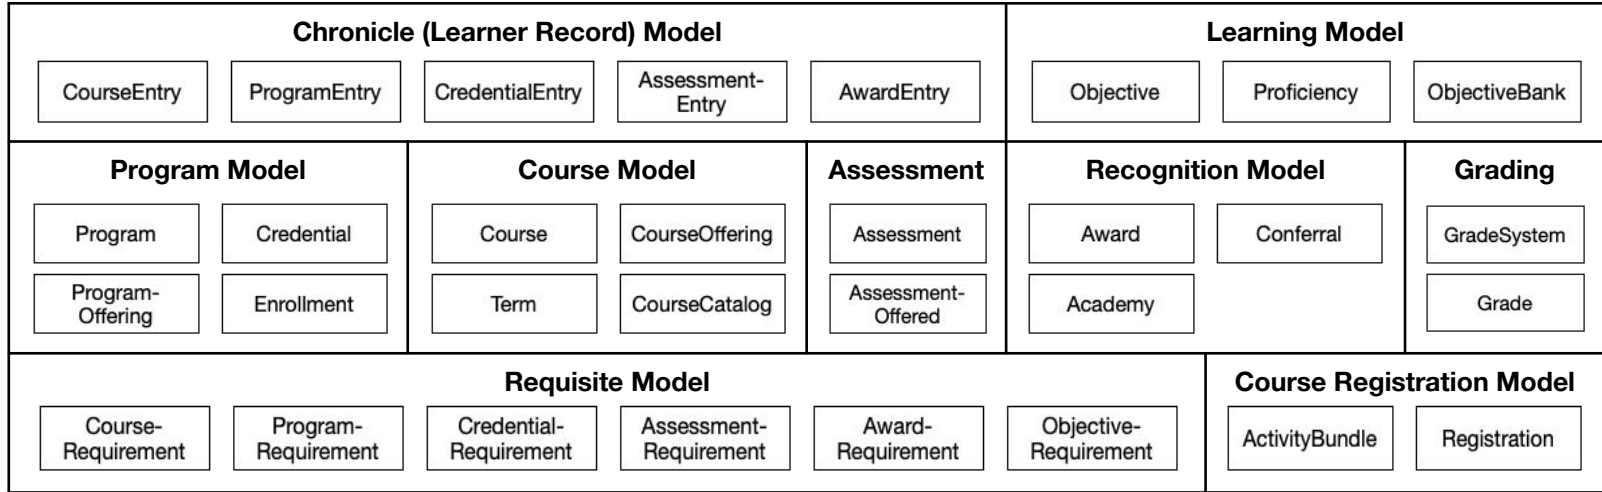

Learner Record Gateway Project
Jeff Merriman (merriman@dxtera.org)

DXtera Institute Priority Areas

- Next Generation Education Systems
- Data Management Solutions
- Integration Solutions

Learner Record Gateway (The First Mile)

Learner Record and Related Models

[Learner Record Domain Model](#) Examination Document and [LRG](#) Project

Draft REST Documentation:

[Chronicle](#)

[Program](#)

[Learning](#)

[Course](#)

More on the way...