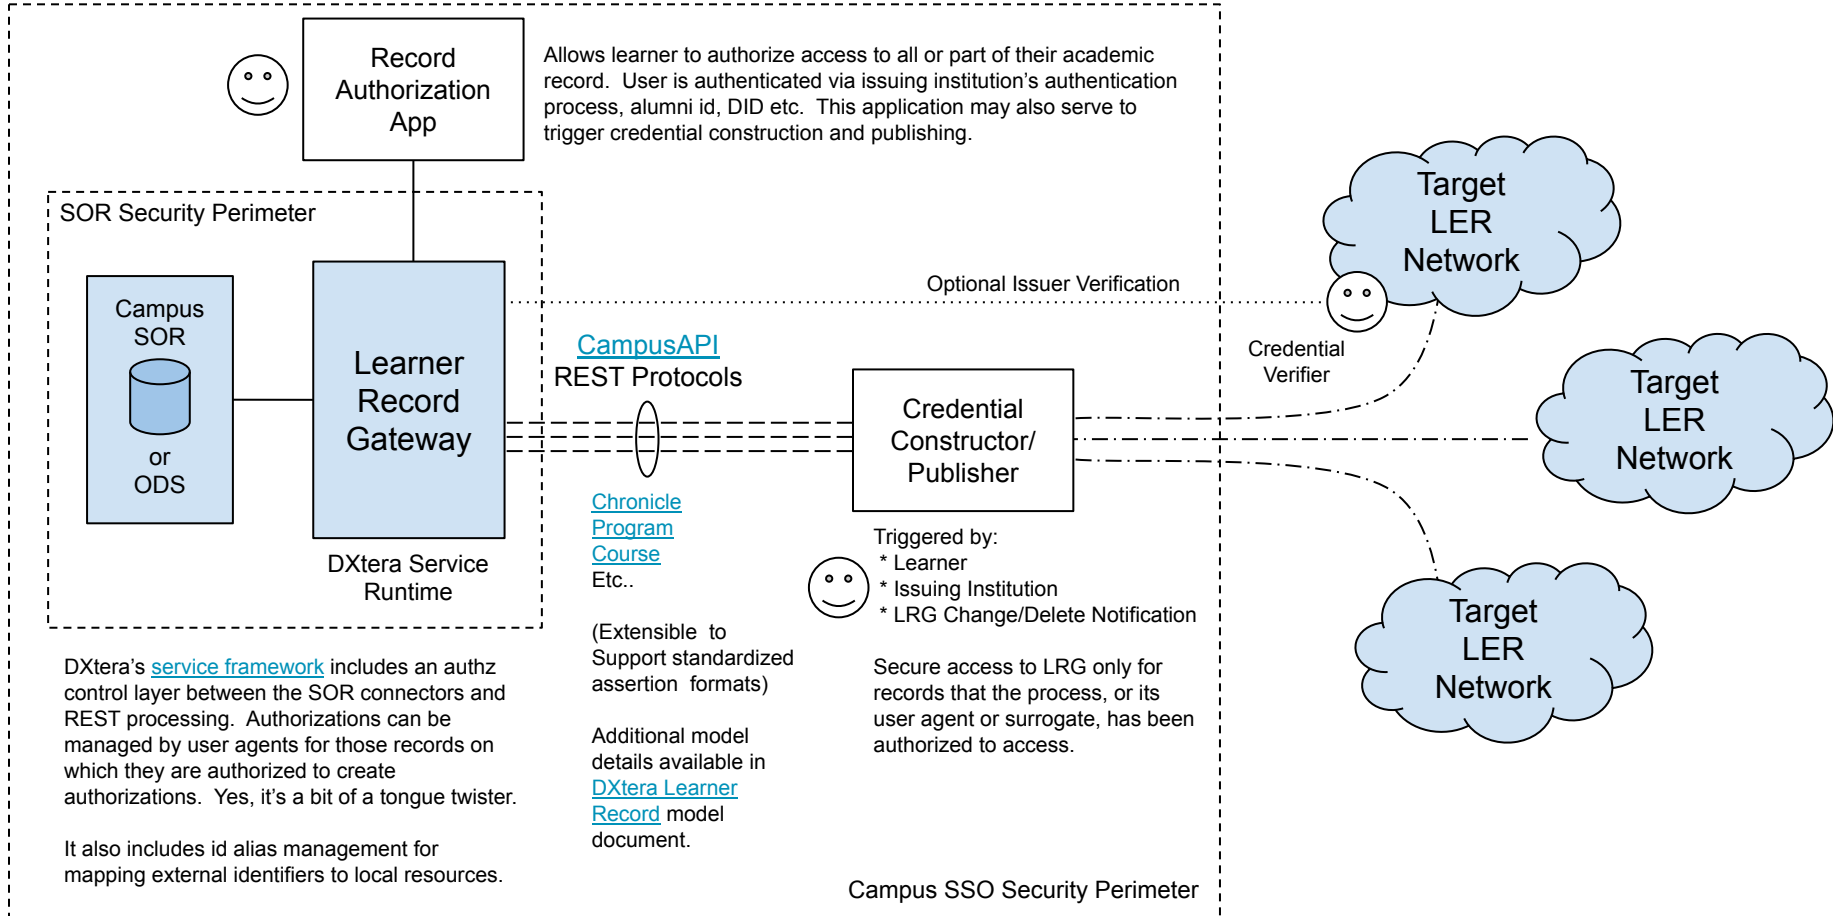

Learner Record Gateway Project
Jeff Merriman (merriman@dxtera.org)

DXtera Institute Priority Areas

- Next Generation Education Systems
- Data Management Solutions
- Integration Solutions

Learner Record Gateway (The First Mile)

Learner Record and Related Models

[Learner Record Domain Model](#) Examination Document and [LRG](#) Project

Draft REST Documentation:

[Chronicle](#)

[Program](#)

[Learning](#)

[Course](#)

More on the way...